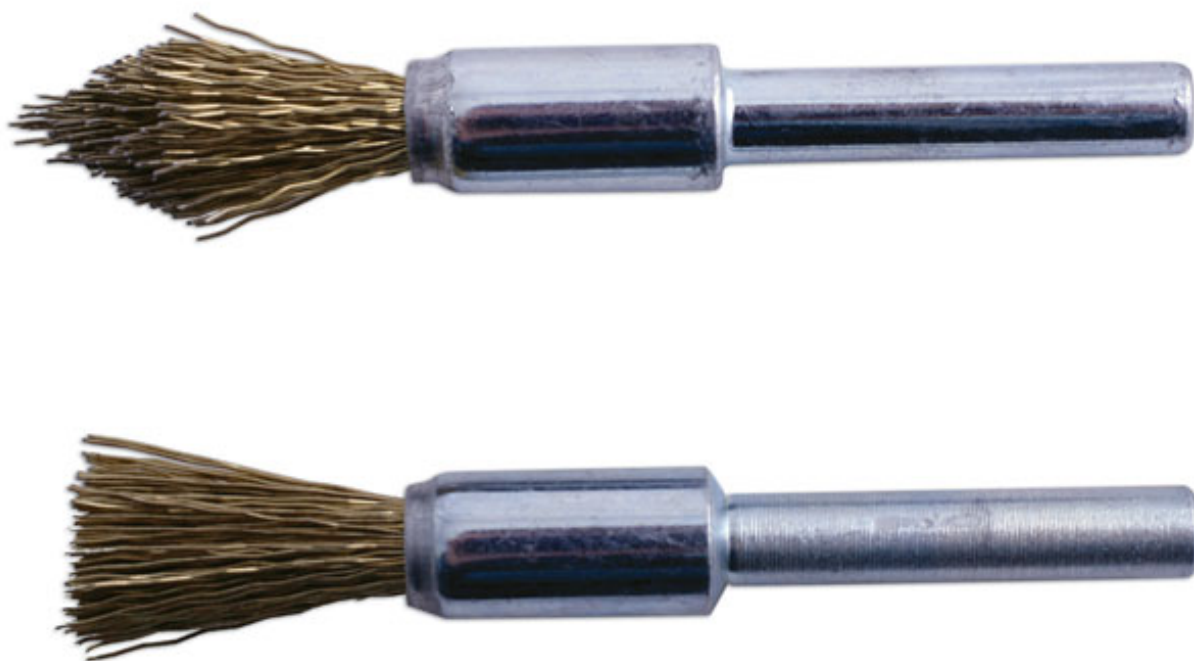

Decarb Brush Set 2pc

A great set for cleaning carbon deposits from engine components.

Additional Information

- Diameter: 15mm.
- 2 piece set - flat brush & pointed tip brush.
- 1/4" (6.3mm) shank.
- Brass coated brushes.
- For use with an electric or cordless drill.